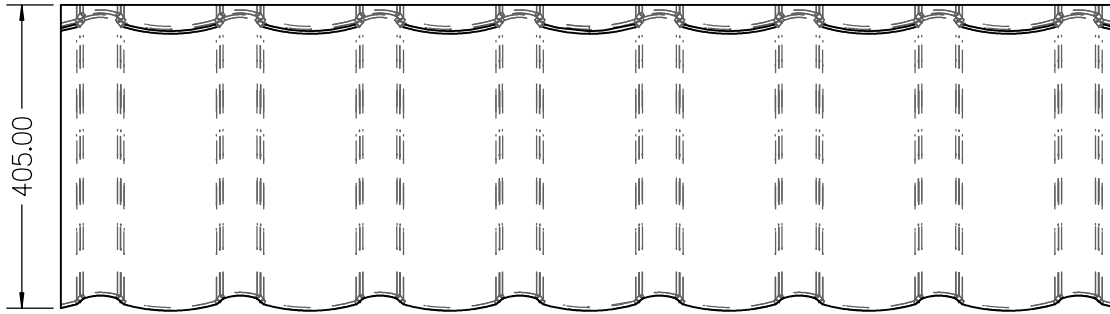

# TRS MAJESTIC

Tile cover=0.479 sq metre  
1 sq metre=2.09 Tiles