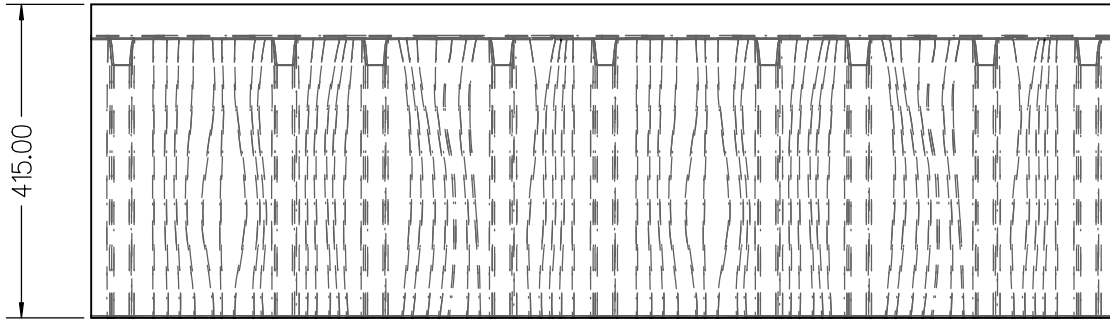

TRS SHAKE

Tile cover=0.474 sq metre
1 sq metre=2.11 Tiles